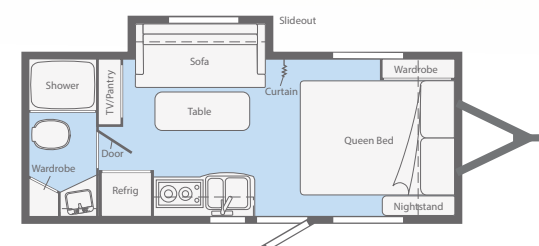

EXTERIOR COLORS