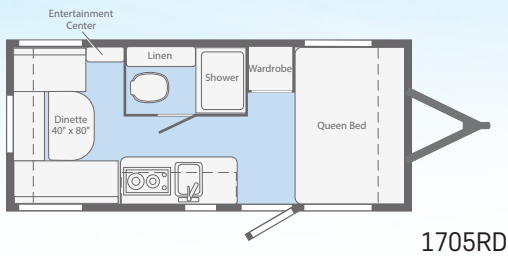

MICRO MINNIE

WINNEBAGO

WINNEBAGO

Winnebago Micro Minnie Light on weight...heavy on features

Winnebago Micro Minnie offers all of the comforts of home in a convenient compact camper. As you can see in the photos the model 2106FBS features a slide out to open up more living space. Plenty of galley space, stainless steel sink, double door refrigerator, microwave and even an oven makes camping more fun. The front bedroom hosts a queen bed with windows placed for cross ventilation allowing a comfortable night's sleep from a day of adventures.

2106FBS
Graphite Décor

FLOORPLANS, SPECIFICATIONS, EXTERIOR COLORS

FLOORPLANS

SPECIFICATIONS

	1700BH	1705RD	1706FB	2106DS	2106FBS
Exterior Length	20'9"	20'9"	19'2"	21'11"	21'11"
Exterior Height (With AC)	9'8"	9'8"	9'8"	9'8"	9'8"
Exterior Width	7'0"	7'0"	7'0"	7'0"	7'0"
Interior Height	6'4"	6'4"	6'4"	6'4"	6'4"
GVWR	3,800	3,800	5,500	7,000	7,000
Dry Weight (lbs)	3,040	TBD	3,180	3,780	3,780
Dry Hitch Weight (lbs)	380	TBD	320	360	360
Axles (lbs)	1 @ 3,500	1 @ 3,500	2 @ 3,500	2 @ 3,500	2 @ 3,500
Tire Size	ST205/75R14	ST205/75R14	ST205/75R14	ST205/75R14	ST205/75R14
Fresh Water Tank (Gal)	31	31	31	31	31
Black Tank Capacity (Gal)	25	25	25	25	25
Grey Tank Capacity (Gal)	25	25	25	25	25
LP Capacity (lbs)	20	20	20	20	20
Awning Length	12'	12'	10'	13'	13'
Slide-outs	0	0	0	1	1
Furnace (BTUs)	18,000	18,000	18,000	18,000	18,000
Water Heater	6	6	6	6	6