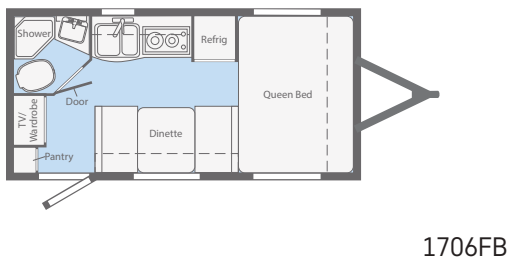

MICRO MINNIE

WINNEBAGO

WINNEBAGO

Winnebago Micro Minnie Light on weight...heavy on features

Winnebago Micro Minnie offers all of the comforts of home in a convenient compact camper. As you can see in the photos the model 2106FBS features a slide out to open up more living space. Plenty of galley space, stainless steel sink, double door refrigerator, microwave and even an oven makes camping more fun. The front bedroom hosts a queen bed with windows placed for cross ventilation allowing a comfortable night's sleep from a day of adventures.

2106FBS
Graphite Décor

FLOORPLANS, SPECIFICATIONS, EXTERIOR COLORS

FLOORPLANS

SPECIFICATIONS

	1700BH	1705RD	1706FB	2106DS	2106FBS
Exterior Length	20'9"	20'9"	19'2"	21'11"	21'11"
Exterior Height (With AC)	9'8"	9'8"	9'8"	9'8"	9'8"
Exterior Width	7'0"	7'0"	7'0"	7'0"	7'0"
Interior Height	6'4"	6'4"	6'4"	6'4"	6'4"
GVWR	3,800	3,800	5,500	7,000	7,000
Dry Weight (lbs)	3,040	TBD	3,180	3,780	3,780
Dry Hitch Weight (lbs)	380	TBD	320	360	360
Axles (lbs)	1 @ 3,500	1 @ 3,500	2 @ 3,500	2 @ 3,500	2 @ 3,500
Tire Size	ST205/75R14	ST205/75R14	ST205/75R14	ST205/75R14	ST205/75R14
Fresh Water Tank (Gal)	31	31	31	31	31
Black Tank Capacity (Gal)	25	25	25	25	25
Grey Tank Capacity (Gal)	25	25	25	25	25
LP Capacity (lbs)	20	20	20	20	20
Awning Length	12'	12'	10'	13'	13'
Slide-outs	0	0	0	1	1
Furnace (BTUs)	18,000	18,000	18,000	18,000	18,000
Water Heater	6	6	6	6	6