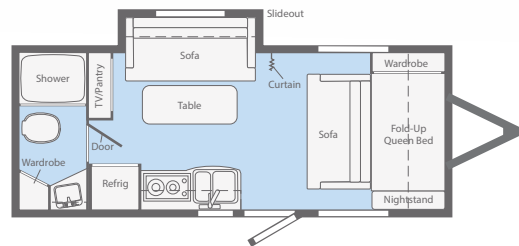

EXTERIOR COLORS