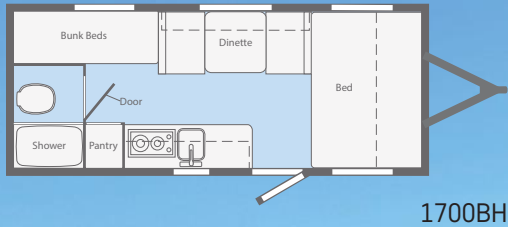

MICRO MINNIE

WINNEBAGO

WINNEBAGO

Winnebago Micro Minnie Light on weight...heavy on features

Winnebago Micro Minnie offers all of the comforts of home in a convenient compact camper. As you can see in the photos the model 2106FBS features a slide out to open up more living space. Plenty of galley space, stainless steel sink, double door refrigerator, microwave and even an oven makes camping more fun. The front bedroom hosts a queen bed with windows placed for cross ventilation allowing a comfortable night's sleep from a day of adventures.

2106FBS
Graphite Décor

FLOORPLANS, SPECIFICATIONS, EXTERIOR COLORS

FLOORPLANS

SPECIFICATIONS

	1700BH	1705RD	1706FB	2106DS	2106FBS
Exterior Length	20'9"	20'9"	19'2"	21'11"	21'11"
Exterior Height (With AC)	9'8"	9'8"	9'8"	9'8"	9'8"
Exterior Width	7'0"	7'0"	7'0"	7'0"	7'0"
Interior Height	6'4"	6'4"	6'4"	6'4"	6'4"
GVWR	3,800	3,800	5,500	7,000	7,000
Dry Weight (lbs)	3,040	TBD	3,180	3,780	3,780
Dry Hitch Weight (lbs)	380	TBD	320	360	360
Axles (lbs)	1 @ 3,500	1 @ 3,500	2 @ 3,500	2 @ 3,500	2 @ 3,500
Tire Size	ST205/75R14	ST205/75R14	ST205/75R14	ST205/75R14	ST205/75R14
Fresh Water Tank (Gal)	31	31	31	31	31
Black Tank Capacity (Gal)	25	25	25	25	25
Grey Tank Capacity (Gal)	25	25	25	25	25
LP Capacity (lbs)	20	20	20	20	20
Awning Length	12'	12'	10'	13'	13'
Slide-outs	0	0	0	1	1
Furnace (BTUs)	18,000	18,000	18,000	18,000	18,000
Water Heater	6	6	6	6	6